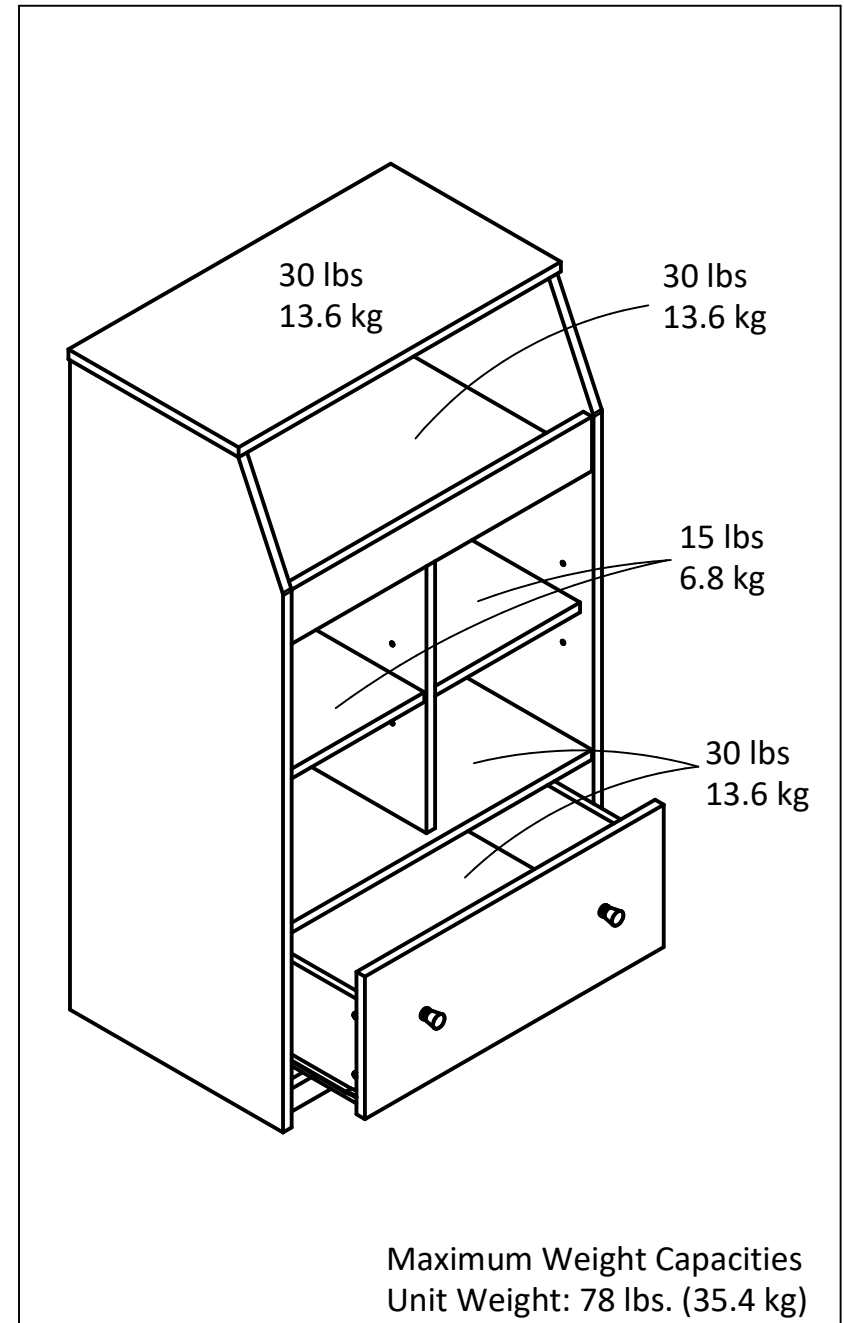

# 3312

Storage dimensions:  
22.20 in. (56.4 cm) W  
10.08 in. (25.6 cm) H  
14.92 in. (37.9 cm) D  
1.92 cubic feet

Interior Storage dimensions:  
(2) storage spaces  
(adjustable heights)  
10.79 in. (27.4 cm) W  
17.80 in. (45.2 cm) H  
14.80 in. (37.6 cm) D  
1.65 cubic feet each side

Interior Drawer dimensions:  
20.16 in. (51.2 cm) W  
5.89 in. (14.9 cm) H  
12.97 in. (32.9 cm) D  
0.89 cubic feet

Overall Product Size:  
23.70"W x 15.67"D x 42.20"H  
60.2cm W x 39.8cm D x 107.2cm H

Wood Breakdown: 94%  
Total storage: 6.11 cubic feet

Maximum Weight Capacities  
Unit Weight: 78 lbs. (35.4 kg)