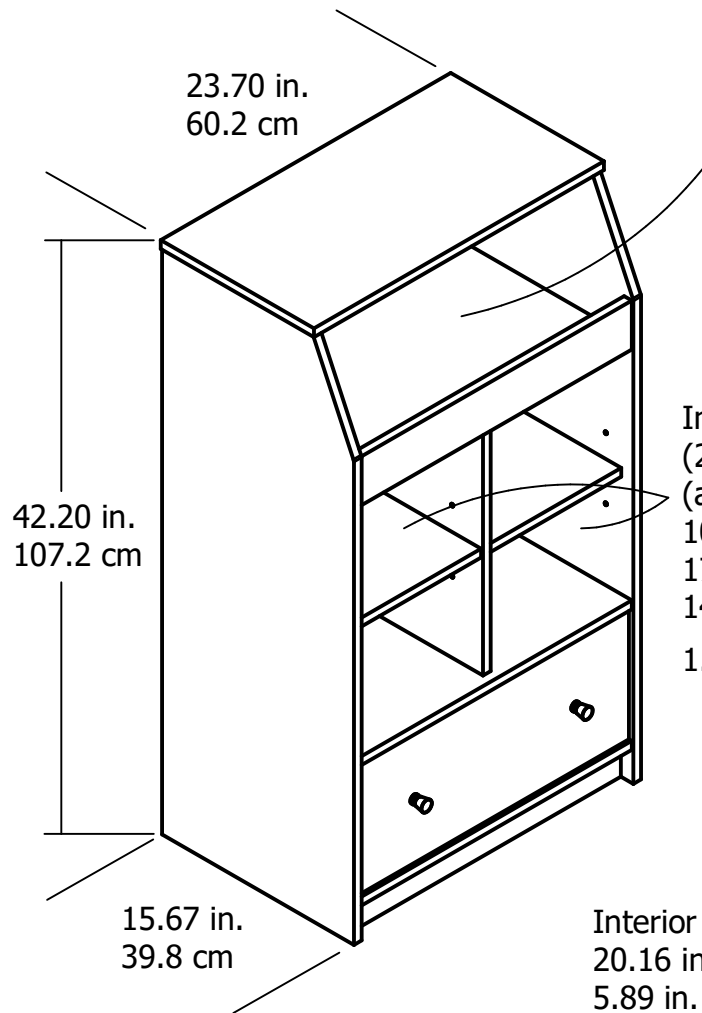

# 3312

Storage dimensions:  
22.20 in. (56.4 cm) W  
10.08 in. (25.6 cm) H  
14.92 in. (37.9 cm) D  
1.92 cubic feet

Interior Storage dimensions:  
(2) storage spaces  
(adjustable heights)  
10.79 in. (27.4 cm) W  
17.80 in. (45.2 cm) H  
14.80 in. (37.6 cm) D  
1.65 cubic feet each side

Interior Drawer dimensions:  
20.16 in. (51.2 cm) W  
5.89 in. (14.9 cm) H  
12.97 in. (32.9 cm) D  
0.89 cubic feet

Overall Product Size:  
23.70"W x 15.67"D x 42.20"H  
60.2cm W x 39.8cm D x 107.2cm H

Wood Breakdown: 94%  
Total storage: 6.11 cubic feet

Maximum Weight Capacities  
Unit Weight: 78 lbs. (35.4 kg)